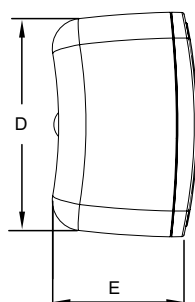

Dimensions

* In mm.

NEO 5A
NEO 6A
NEO 8A

	NEO 5A	NEO 6A	NEO 8A
A	166 mm	175 mm	240 mm
B	244 mm	290 mm	370 mm
C	171 mm	200 mm	260 mm
D	210 mm	267 mm	333 mm
E	153 mm	167 mm	218 mm

NEO Series (active)

Rear View

Specifications

Model:	NEO 5A	NEO 6A	NEO 8A
Elements:	5" Woofer + 0.5" Tweeter	6.5" Woofer + 1" Tweeter	8" Woofer + 1" Tweeter
Power Output:	2x 25W RMS	2x 30W RMS	2x 40W RMS
Frequency response:	60 Hz - 20 kHz	55 Hz - 20 kHz	50 Hz - 20 kHz
Sensitivity:	1V / 2,21 dBu	1V / 2,21 dBu	1V / 2,21 dBu
Dispersion (H xV):	90° x 80°	100° x 80°	100° x 80°
Material (enclosure):	ABS plastic	ABS plastic	ABS plastic
Material (grille):	Aluminium	Aluminium	Aluminium
IP rating:	IP 45	IP 45	IP 45
Input connection:	2x RCA unbalanced + 1x mini-jack 3.5 mm stereo	2x RCA unbalanced + 1x mini-jack 3.5 mm stereo	2x RCA unbalanced + 1x mini-jack 3.5 mm stereo
Output connection:	2 pin Terminal Euroblock (to passive loudspeaker)	2 pin Terminal Euroblock (to passive loudspeaker)	2 pin Terminal Euroblock (to passive loudspeaker)
Finished colour:	RAL 9003 (W) / RAL 9004 (B)	RAL 9003 (W) / RAL 9004 (B)	RAL 9003 (W) / RAL 9004 (B)
Main supply:	AC 115/230V, 50/60 Hz	AC 115/230V, 50/60 Hz	AC 115/230V, 50/60 Hz
Dimensions:	171 x 244 x 166 mm	200 x 290 x 175 mm	240 x 370 x 260 mm
Weight:	4,4 kg	5,1 kg	5,46 kg