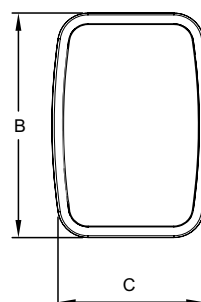

Dimensions

* In mm.

NEO 5A
NEO 6A
NEO 8A

	NEO 5A	NEO 6A	NEO 8A
A	166 mm	175 mm	240 mm
B	244 mm	290 mm	370 mm
C	171 mm	200 mm	260 mm
D	210 mm	267 mm	333 mm
E	153 mm	167 mm	218 mm

NEO Series (active)

Rear View

Specifications

Model:	NEO 5A	NEO 6A	NEO 8A
Elements:	5" Woofer + 0.5" Tweeter	6.5" Woofer + 1" Tweeter	8" Woofer + 1" Tweeter
Power Output:	2x 25W RMS	2x 30W RMS	2x 40W RMS
Frequency response:	60 Hz - 20 kHz	55 Hz - 20 kHz	50 Hz - 20 kHz
Sensitivity:	1V / 2,21 dBu	1V / 2,21 dBu	1V / 2,21 dBu
Dispersion (H xV):	90° x 80°	100° x 80°	100° x 80°
Material (enclosure):	ABS plastic	ABS plastic	ABS plastic
Material (grille):	Aluminium	Aluminium	Aluminium
IP rating:	IP 45	IP 45	IP 45
Input connection:	2x RCA unbalanced + 1x mini-jack 3.5 mm stereo	2x RCA unbalanced + 1x mini-jack 3.5 mm stereo	2x RCA unbalanced + 1x mini-jack 3.5 mm stereo
Output connection:	2 pin Terminal Euroblock (to passive loudspeaker)	2 pin Terminal Euroblock (to passive loudspeaker)	2 pin Terminal Euroblock (to passive loudspeaker)
Finished colour:	RAL 9003 (W) / RAL 9004 (B)	RAL 9003 (W) / RAL 9004 (B)	RAL 9003 (W) / RAL 9004 (B)
Main supply:	AC 115/230V, 50/60 Hz	AC 115/230V, 50/60 Hz	AC 115/230V, 50/60 Hz
Dimensions:	171 x 244 x 166 mm	200 x 290 x 175 mm	240 x 370 x 260 mm
Weight:	4,4 kg	5,1 kg	5,46 kg