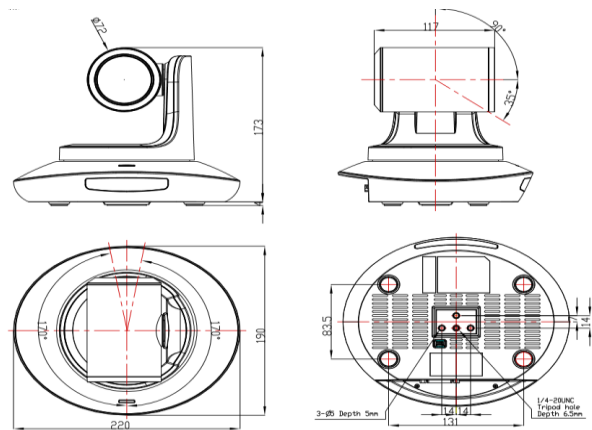

## Features

- ※ USB 3.0 & DVI-I(HDMI) simultaneously output
- ※ Zoom: 12X optical Zoom
- ※ 1920x1080p 60fps high resolution
- ※ 72.5° field of view
- ※ Ultra smooth PTZ mechanism
- ※ Accurate PTZ motor control
- ※ Up to 128 presets
- ※ Effective RS232/RS485 serial control
- ※ Exposure Compensation, 3D-noise reduction function
- ※ Image flip function support upside-down installation
- ※ Mounts: Wall mount & in-ceiling mount available
- ※ Sony Visca and Pelco D/P protocol controls

## Input/Output Interface

## Dimensional Drawing(mm)

## Technical Specification

<b>Model No.</b>	<b>UHV-12X-U3</b>		
<b>Sensor</b>	1/2.3 inch high quality, 12MP HD CMOS Sensor		
	DVI-I(HDMI) port	USB 3.0 port	USB 2.0 port
<b>Video System</b>	1080p59.94/50/29.97/25 720p59.94/50/29.97/25 1080i59.94/50	1080p59.94/50/29.97/25 1080p59.94/50/29.97/25 1600*900@60 1400*900@60 1366*768@60 1280*800@60 1024*768@60 800*600@60/30 640*480@60/30	720p25 800*600@30 640*480@60 640*480@30
<b>Zoom</b>	12x optical zoom		
<b>View Angle</b>	6.3°(wide) - 72.5°(tele)		
<b>Pan Rotation Angle</b>	- 170° - +170°		
<b>Tilt Roation Angle</b>	- 30° - + 90°		
<b>Pan Rotation Speed</b>	0° - 120° /s		
<b>Tilt Rotation Speed</b>	0° - 80° /s		
<b>Preset</b>	128		
<b>Control Port</b>	RS232/RS485/USB3.0		
<b>Video Port</b>	DVI-I(HDMI)/USB 3.0		
<b>SNR</b>	More than 50dB		
<b>Focal Length</b>	f=3.92(wide) - 47.32mm(tele)		
<b>Minimum Lux</b>	0.01Lux		
<b>White Balance</b>	Auto/Manual		
<b>Focus</b>	Auto/Manual		
<b>Iris</b>	Auto/Manual		
<b>Electronic Shutter</b>	Auto/Manual		
<b>BLC</b>	Auto/Manual		
<b>Input Voltage</b>	DC12V		
<b>Dimension(W x H x W)</b>	220mm x 173mm x 117mm		
<b>Net Weight</b>	1.25KG(2.8LBS)		